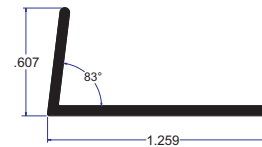

VR-2297

**HORIZONTAL / VERTICAL
H-MULL**

Material: Exterior Grade Rigid PVC
Colors: Off-White, Cream White,
Bright White and Beige
Packaging: 12'-16' Length
25 pieces / poly bag

VR-1905

**HORIZONTAL / VERTICAL
H-MULL**

Material: Exterior Grade Rigid PVC
Colors: Off-White, Cream White,
Bright White and Beige
Packaging: 12'-16' Length
25 pieces / poly bag

VR-1876

83° SILL ANGLE

Material: Exterior Grade Rigid PVC
Colors: Off-White, Cream White,
Bright White and Beige
Packaging: 12'-16' Length
100 pieces / box