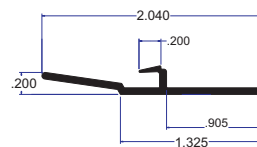

VR-2280

DRIP CAP

Material: Exterior Grade Rigid PVC
Colors: Off-White, Cream White,
Bright White and Beige
Packaging: 12'-16' Length
50 pieces / poly bag

VR-1881

TRIM EXTENDER

Material: Exterior Grade Rigid PVC
Colors: Off-White, Cream White,
Bright White and Beige
Packaging: 12'-16' Length
125 pieces / box