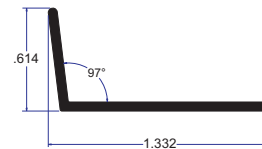

Material: Exterior Grade Rigid PVC
Colors: Off-White, Cream White,
Bright White and Beige
Packaging: 12'-16' Length
25 pieces / poly bag

VR-1876

83° SILL ANGLE

Material: Exterior Grade Rigid PVC
Colors: Off-White, Cream White,
Bright White and Beige
Packaging: 12'-16' Length
100 pieces / box

VR-2045

**HORIZONTAL / VERTICAL
H-MULL**

Material: Exterior Grade Rigid PVC
Colors: Off-White, Cream White,
Bright White and Beige
Packaging: 12'-16' Length
25 pieces / poly bag

VR-1878

97° SILL ANGLE

Material: Exterior Grade Rigid PVC
Colors: Off-White, Cream White,
Bright White and Beige
Packaging: 12'-16' Length
100 pieces / box