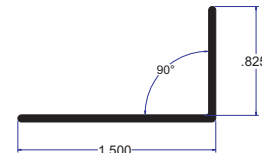

VR-1977

90° TRIM ANGLE

Material: Exterior Grade Rigid PVC
Colors: Off-White, Cream White,
Bright White and Beige
Packaging: 12'-16' Length
100 pieces / box