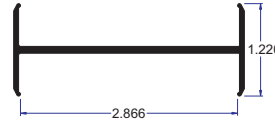

**2008
PARTS
CATALOG**

Price quotations based on volume
are available upon request.

sales@vytron.com

VR-1888

**HORIZONTAL / VERTICAL
H-MULL**

Material: Exterior Grade Rigid PVC
Colors: Off-White, Cream White,
Bright White and Beige
Packaging: 12'-16' Length
25 pieces / poly bag

VR-2297

**HORIZONTAL / VERTICAL
H-MULL**

Material: Exterior Grade Rigid PVC
Colors: Off-White, Cream White,
Bright White and Beige
Packaging: 12'-16' Length
25 pieces / poly bag

VR-1905

**HORIZONTAL / VERTICAL
H-MULL**