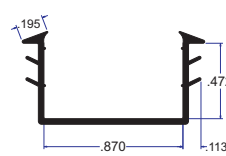

VF-385

I.G. GLAZING CHANNEL

Material: 70-80 Durometer PVC
Colors: Black, Gray or White
Packaging: Spooled
Optional: Can be slit or scored

VP-2197

LDPE T-SPLINE

Material: Low Density Polyethylene
Color: Black only
Width Size Range: .125" - .225"
Packaging: Spooled

VF-1671

I.G. GLAZING CHANNEL

Material: 70-80 Durometer PVC
Colors: Black, Gray or White
Packaging: Spooled
Optional: Can be slit or scored

VF-1848

I.G. SETTING BLOCK

Material: 70, 75, 80, 85 and 90
Durometer PVC
Color: Black or Gray
Cut Lengths: 0.5" - 4.0"
Packaging: Bulk box