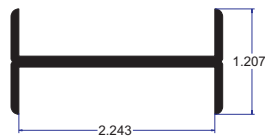

Material: Exterior Grade Rigid PVC
Colors: Off-White, Cream White,
Bright White and Beige
Packaging: 12'-16' Length
25 pieces / poly bag

VR-1876

83° SILL ANGLE

Material: Exterior Grade Rigid PVC
Colors: Off-White, Cream White,
Bright White and Beige
Packaging: 12'-16' Length
100 pieces / box

VR-2045

**HORIZONTAL / VERTICAL
H-MULL**

Material: Exterior Grade Rigid PVC
Colors: Off-White, Cream White,
Bright White and Beige
Packaging: 12'-16' Length
25 pieces / poly bag

VR-1878

97° SILL ANGLE

Material: Exterior Grade Rigid PVC
Colors: Off-White, Cream White,
Bright White and Beige
Packaging: 12'-16' Length
100 pieces / box

VR-2091

**HORIZONTAL / VERTICAL
H-MULL**

Material: Exterior Grade Rigid PVC
Colors: Off-White, Cream White,
Bright White and Beige
Packaging: 12'-16' Length
12 pieces / poly bag

VR-1977

90° TRIM ANGLE

Material: Exterior Grade Rigid PVC
Colors: Off-White, Cream White,
Bright White and Beige
Packaging: 12'-16' Length
100 pieces / box