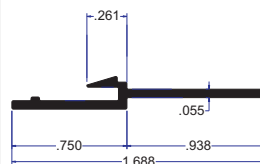

VR-2287

**SHALLOW OFFSET
WOOD NAIL CLIP**

Material: Exterior Grade Rigid PVC
Colors: Off-White, Cream White,
Bright White and Beige
Packaging: 12'-16' Length
85 pieces / poly bag
Cut Lengths: 4" - 6" also available