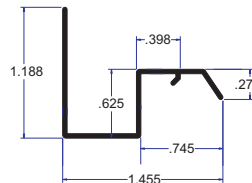

VR-2282

MULL STRIP

Material: Exterior Grade Rigid PVC
Colors: Off-White, Cream White,
Bright White and Beige
Packaging: 12'-16' Length
35 pieces / poly bag

VR-2303

HEAD COVER

Material: Exterior Grade Rigid PVC
Colors: Off-White, Cream White,
Bright White and Beige
Packaging: 12'-16' Length
25 pieces / poly bag