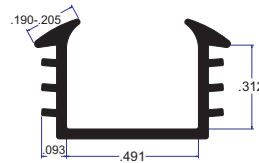

VRF-2253

SASH BULB SEAL

Material: Co-Extruder Exterior Grade
Rigid / Flexible PVC
Colors: Off-White, Cream White,
Bright White and Beige
Packaging: 14' x 100 pieces / box

VF-1870

PVC SCREEN SPLINE

Material: 70-90 Durometer PVC
Colors: Black or Gray
O.D. Size Range: .125" - .225"
Packaging: Spooled

VF-385

I.G. GLAZING CHANNEL

Material: 70-80 Durometer PVC
Colors: Black, Gray or White
Packaging: Spooled
Optional: Can be slit or scored

VP-2197

LDPE T-SPLINE

Material: Low Density Polyethylene
Color: Black only
Width Size Range: .125" - .225"
Packaging: Spooled