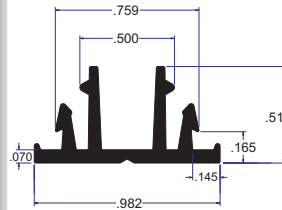

VR-2282

MULL STRIP

Material: Exterior Grade Rigid PVC
Colors: Off-White, Cream White,
Bright White and Beige
Packaging: 12'-16' Length
35 pieces / poly bag