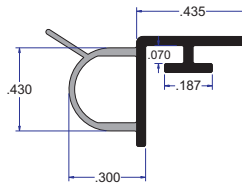

Price quotations based on volume
are available upon request.

sales@vytron.com

VP-1024

LDPE SCREEN SPLINE

Material: Low Density Polyethylene
Color: Black only
O.D. Size Range: .125" - .225"
Packaging: Spooled