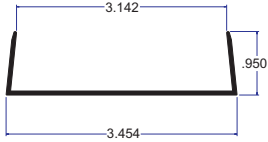

VR-2290

HEAD COVER

Material: Exterior Grade Rigid PVC
Colors: Off-White, Cream White,
Bright White and Beige
Packaging: 12'-16' Length
25 pieces / poly bag