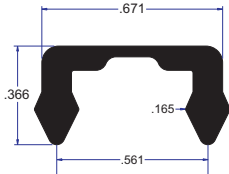

VR-2206

**HORIZONTAL / VERTICAL
H-MULL**

Material: Exterior Grade Rigid PVC
Colors: Off-White, Cream White,
Bright White and Beige
Packaging: 12'-16' Length
25 pieces / poly bag

VR-1978

90° SILL ANGLE

Material: Exterior Grade Rigid PVC
Colors: Off-White, Cream White,
Bright White and Beige
Packaging: 12'-16' Length
75 pieces / box

Price quotations based on volume
are available upon request.

sales@vytron.com

VR-2290

HEAD COVER

Material: Exterior Grade Rigid PVC
Colors: Off-White, Cream White,
Bright White and Beige
Packaging: 12'-16' Length
25 pieces / poly bag