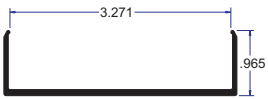

VR-2303

HEAD COVER

Material: Exterior Grade Rigid PVC
Colors: Off-White, Cream White,
Bright White and Beige
Packaging: 12'-16' Length
25 pieces / poly bag