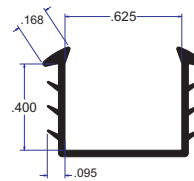

VF-1671

I.G. GLAZING CHANNEL

Material: 70-80 Durometer PVC
Colors: Black, Gray or White
Packaging: Spooled
Optional: Can be slit or scored

VF-1848

I.G. SETTING BLOCK

Material: 70, 75, 80, 85 and 90
Durometer PVC
Color: Black or Gray
Cut Lengths: 0.5" - 4.0"
Packaging: Bulk box