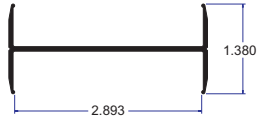

**2008
PARTS
CATALOG**

Price quotations based on volume
are available upon request.

sales@vytron.com

VR-1888

**HORIZONTAL / VERTICAL
H-MULL**

Material: Exterior Grade Rigid PVC
Colors: Off-White, Cream White,
Bright White and Beige
Packaging: 12'-16' Length
25 pieces / poly bag

VR-2297

**HORIZONTAL / VERTICAL
H-MULL**

Material: Exterior Grade Rigid PVC
Colors: Off-White, Cream White,
Bright White and Beige
Packaging: 12'-16' Length
25 pieces / poly bag

VR-1905

**HORIZONTAL / VERTICAL
H-MULL**