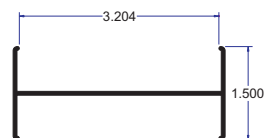

VR-2045

**HORIZONTAL / VERTICAL
H-MULL**

Material: Exterior Grade Rigid PVC
Colors: Off-White, Cream White,
Bright White and Beige
Packaging: 12'-16' Length
25 pieces / poly bag

VR-1878

97° SILL ANGLE

Material: Exterior Grade Rigid PVC
Colors: Off-White, Cream White,
Bright White and Beige
Packaging: 12'-16' Length
100 pieces / box

VR-2091

**HORIZONTAL / VERTICAL
H-MULL**

Material: Exterior Grade Rigid PVC
Colors: Off-White, Cream White,
Bright White and Beige
Packaging: 12'-16' Length
12 pieces / poly bag

VR-1977

90° TRIM ANGLE

Material: Exterior Grade Rigid PVC
Colors: Off-White, Cream White,
Bright White and Beige
Packaging: 12'-16' Length
100 pieces / box

VR-2206

**HORIZONTAL / VERTICAL
H-MULL**

Material: Exterior Grade Rigid PVC
Colors: Off-White, Cream White,
Bright White and Beige
Packaging: 12'-16' Length
25 pieces / poly bag

VR-1978

90° SILL ANGLE

Material: Exterior Grade Rigid PVC
Colors: Off-White, Cream White,
Bright White and Beige
Packaging: 12'-16' Length
75 pieces / box