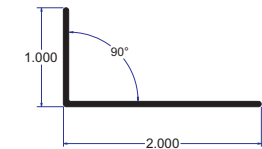

VR-2091

**HORIZONTAL / VERTICAL
H-MULL**

Material: Exterior Grade Rigid PVC
Colors: Off-White, Cream White,
Bright White and Beige
Packaging: 12'-16' Length
12 pieces / poly bag

VR-1977

90° TRIM ANGLE

Material: Exterior Grade Rigid PVC
Colors: Off-White, Cream White,
Bright White and Beige
Packaging: 12'-16' Length
100 pieces / box

VR-2206

**HORIZONTAL / VERTICAL
H-MULL**

Material: Exterior Grade Rigid PVC
Colors: Off-White, Cream White,
Bright White and Beige
Packaging: 12'-16' Length
25 pieces / poly bag

VR-1978

90° SILL ANGLE

Material: Exterior Grade Rigid PVC
Colors: Off-White, Cream White,
Bright White and Beige
Packaging: 12'-16' Length
75 pieces / box