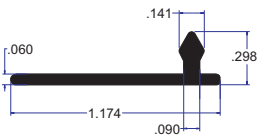

VR-1881

TRIM EXTENDER

Material: Exterior Grade Rigid PVC
Colors: Off-White, Cream White,
Bright White and Beige
Packaging: 12'-16' Length
125 pieces / box