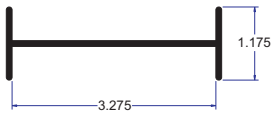

**2008
PARTS
CATALOG**

Price quotations based on volume
are available upon request.

sales@vytron.com

VR-1888

**HORIZONTAL / VERTICAL
H-MULL**

Material: Exterior Grade Rigid PVC
Colors: Off-White, Cream White,
Bright White and Beige
Packaging: 12'-16' Length
25 pieces / poly bag

VR-2297

**HORIZONTAL / VERTICAL
H-MULL**

Material: Exterior Grade Rigid PVC
Colors: Off-White, Cream White,
Bright White and Beige
Packaging: 12'-16' Length
25 pieces / poly bag

VR-1905

**HORIZONTAL / VERTICAL
H-MULL**